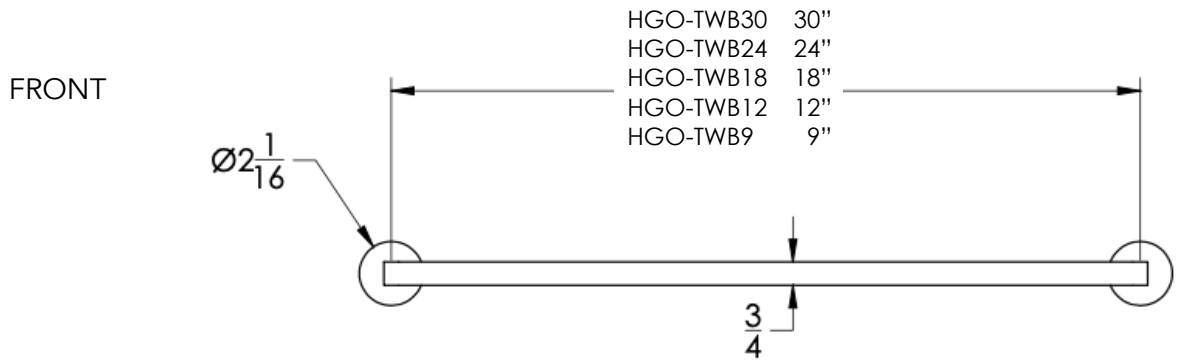

neelnox

LET
THERE
BE **DESIGN.**

FEATURES

- Premium 304 Grade Stainless Steel
- Solid Mount Construction
- Concealed Installation Hardware
- State of the art wall anchors included for installation on Dry wall or Tile

COLLECTION HUGO

TOWEL BAR

Model	Product	Finishes Available
HGO-TWB9	9" Towel Bar	Multiple finishes available. Over 23 finishes to choose from.
HGO-TWB12	12" Towel Bar	
HGO-TWB18	18" Towel Bar	
HGO-TWB24	24" Towel Bar	
HGO-TWB30	30" Towel Bar	

Dimensions in inches

NOTE: Dimensions subject to change without notice.