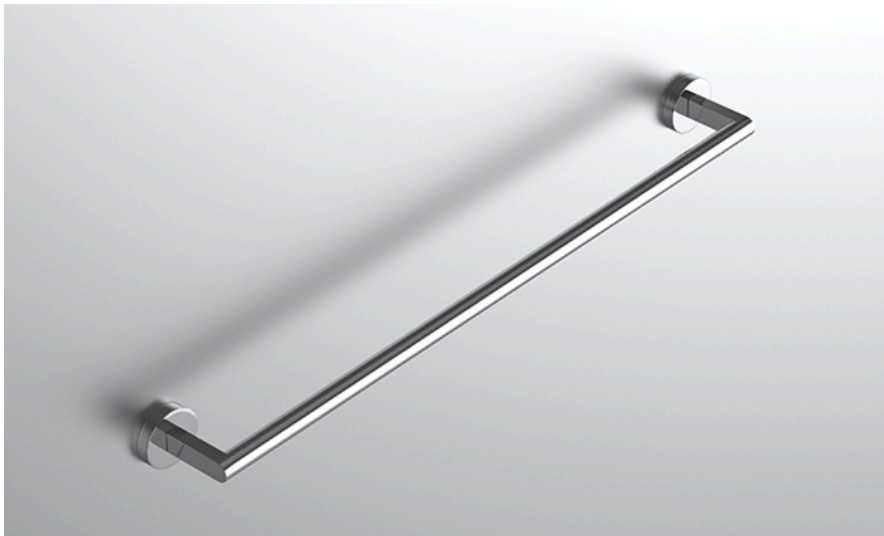

neelnox

LET
THERE
BE **DESIGN.**

FEATURES

- Premium 304 Grade Stainless Steel
- Solid Mount Construction
- Concealed Installation Hardware
- State of the art wall anchors included for installation on Dry wall or Tile

COLLECTION HUGO

TOWEL BAR

Model	Product	Finishes Available
HGO-TWB9	9" Towel Bar	Multiple finishes available. Over 23 finishes to choose from.
HGO-TWB12	12" Towel Bar	
HGO-TWB18	18" Towel Bar	
HGO-TWB24	24" Towel Bar	
HGO-TWB30	30" Towel Bar	