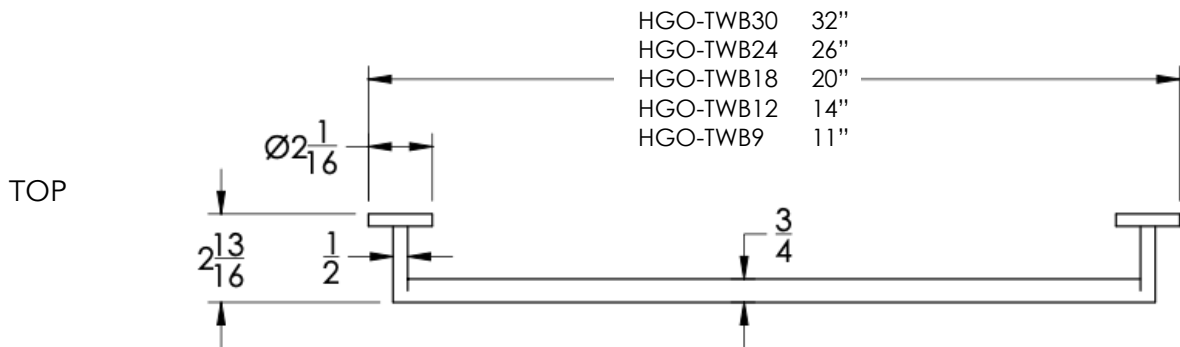

Dimensions in inches

NOTE: Dimensions subject to change without notice.